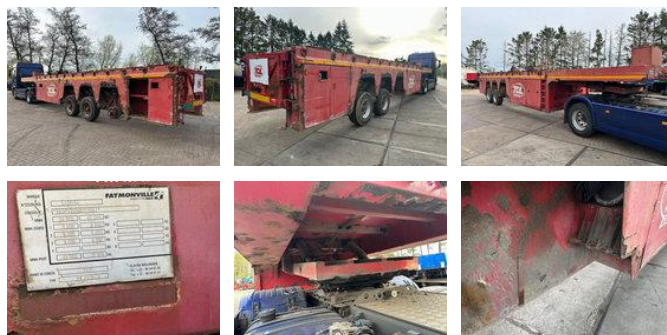

Faymonville Beton binnenlader

General features

Brand	Faymonville
Subcategory	Inloader
Construction year	2006
Condition	Used

Faymonville Beton binnenlader

Accessories