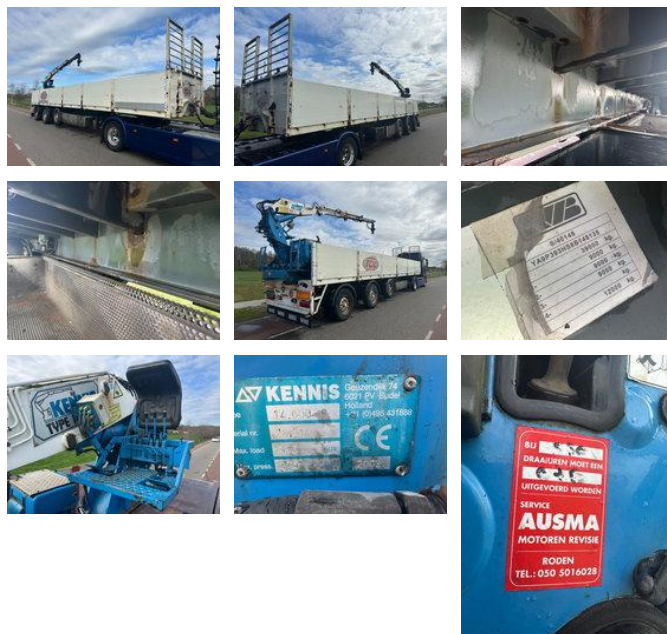

KWB 3 as Steenoplegger stentrailer + Kennis kraan R 14

General features

Brand	KWB
Subcategory	Drop side
Construction year	2008
Condition	Used

KWB 3 as Steenoplegger stenentrailer + Kennis kraan R 14

Technical specifications

Number of axes

3

Accessories

- Central lubrication
-
-
-
-