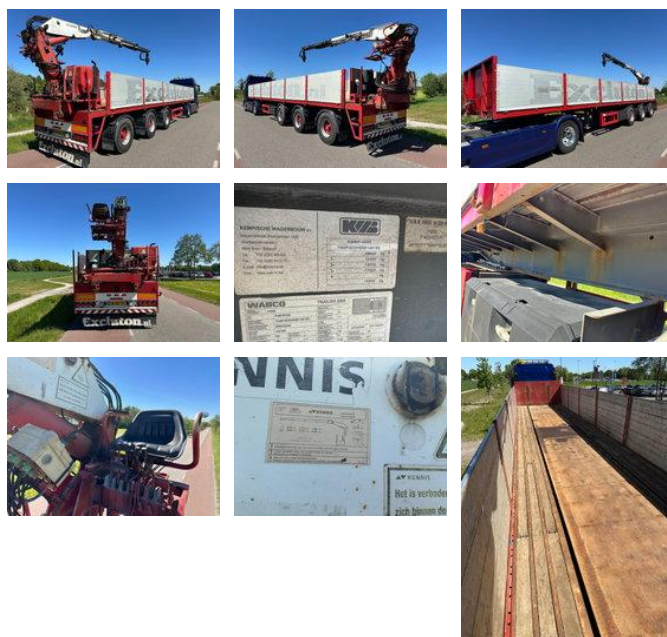

KWB P-483-STI-H 3 as stenentrailer Steenoplegger + Kennis kraan R 14.000 NWE APK !!!

General features

Brand	KWB
Subcategory	Drop side
Licence plate	OK-82-TV
Construction year	2009
Date of first registration	16-02-2009
Condition	Used

Characteristics

Empty weight	8.340kg
Load capacity	39.660kg
GVW	48.000kg
Length	1.378cm
Width	255cm

KWB P-483-STI-H 3 as stenentrailer Steenoplegger + Kennis kraan R 14.000 NWE APK !!!

Technical specifications

Number of axes

3

Accessories